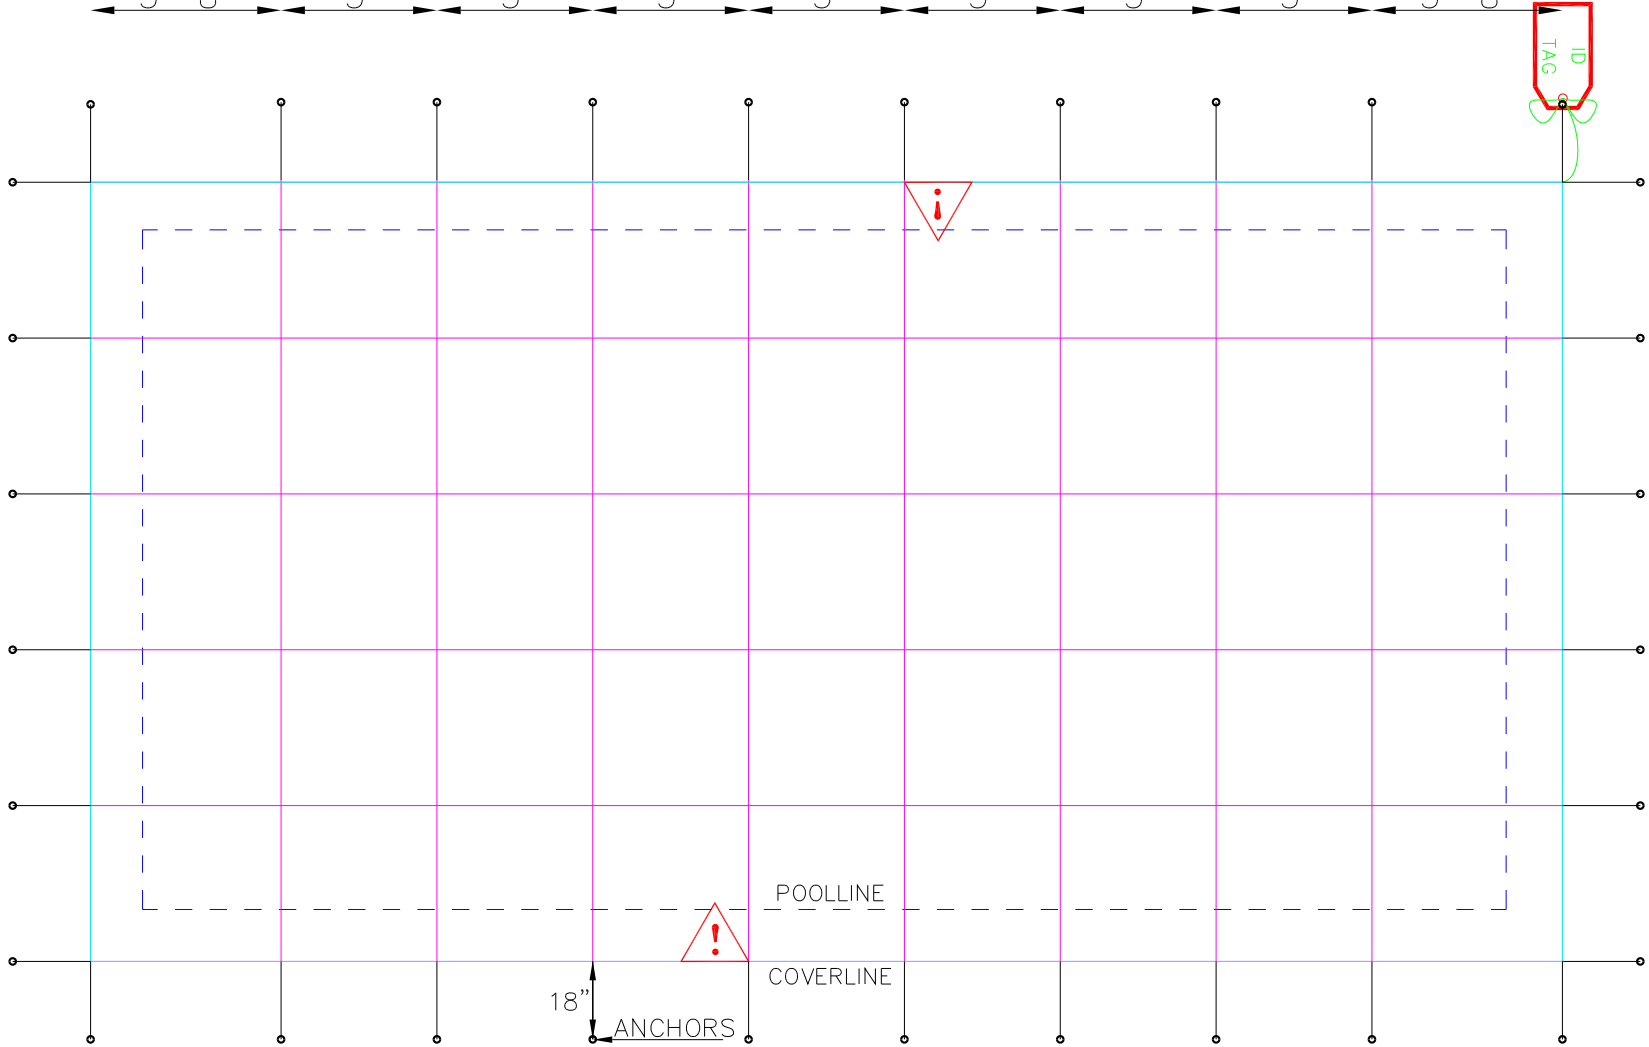

15'

28'-2"

3'-8" 3' 3' 3' 3' 3' 3' 3' 3'-8"

LEGEND (if applicable)

- = id tag
- = warning label
- P.S. = pool size
- C.S. = cover size
- = pad
- X = snap hook
- D = D ring

DATE: 8/28/12	SCALE: NTS	PROJECT: LOOPLOC SAFETY SWIMMING POOL COVERS
789326	POOLDOKTOR	
OVERALL: 11.5	POOL SIZE: 8 x 4 MTR	
CHECKED BY: GK	DRAWN BY: GK	BACK FROM COVER EDGE