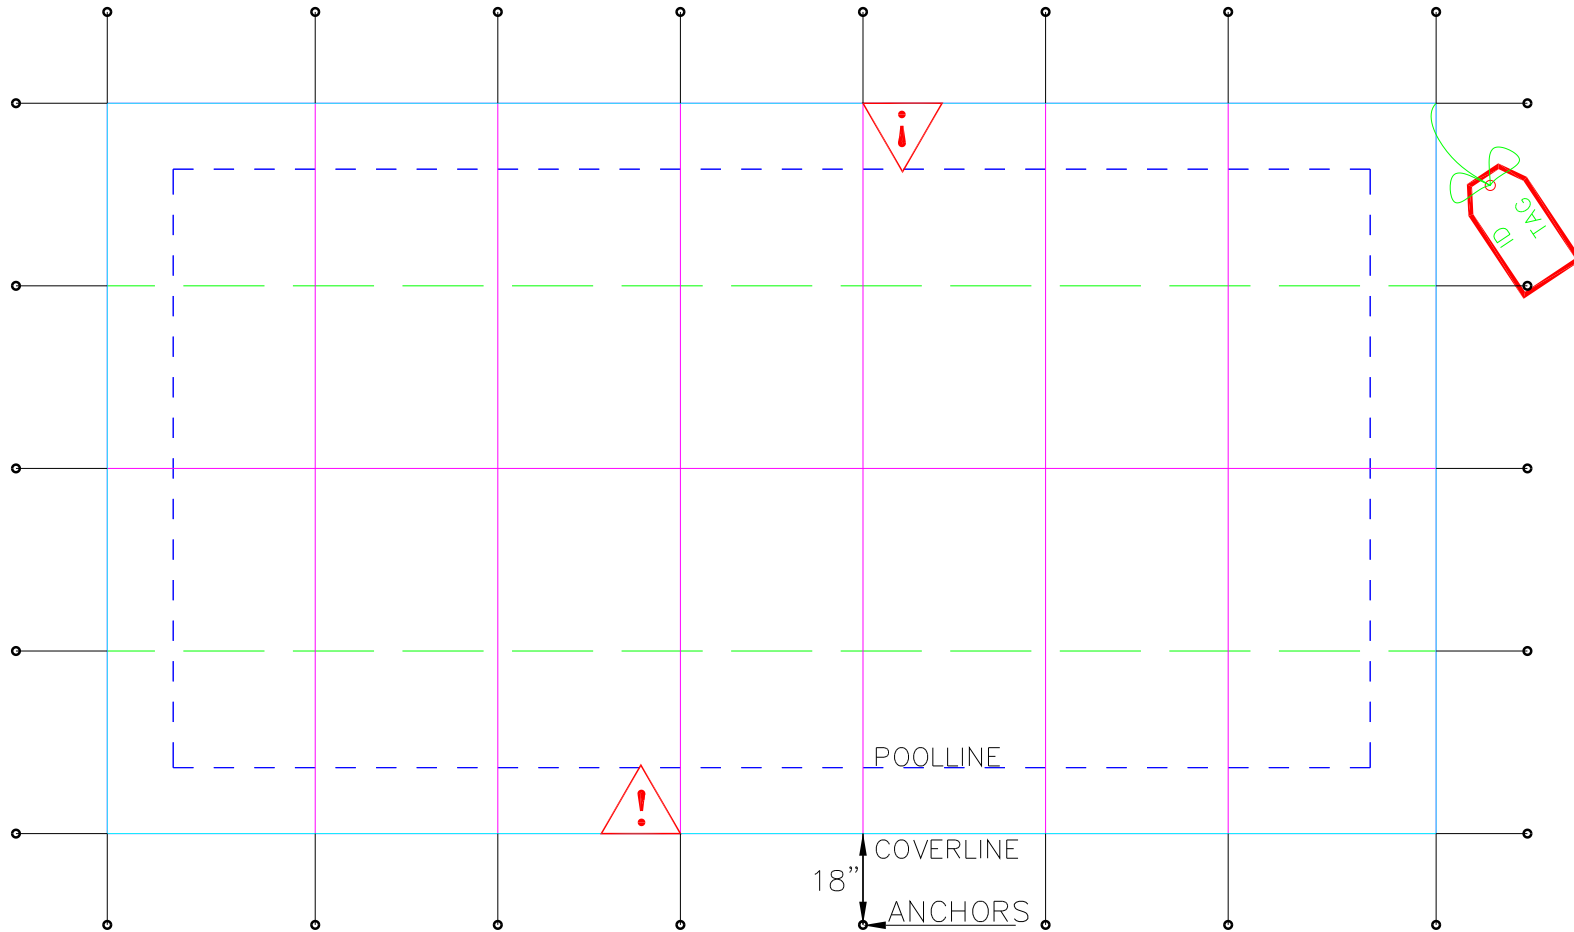

21'-10"

3'-5" 3' 3' 3' 3' 3' 3'-5"

12'  
3'  
3'  
3'  
3'

LEGEND (if applicable)

- = id tag
- = warning label
- P.S. = pool size
- C.S. = cover size
- = pad
- X = snap hook
- D = D ring

DATE: 8/28/12	SCALE: NTS		LOOP-LOC # 789293		DEALER POOLDOKTOR	
OVERLAP: 12.0			CUSTOMER 6 x 3 MTR / 1		ALL ANCHORS TO BE PLACED 20"	
DRAWN BY: PK			CHECKED BY:		BACK FROM COVER EDGE	